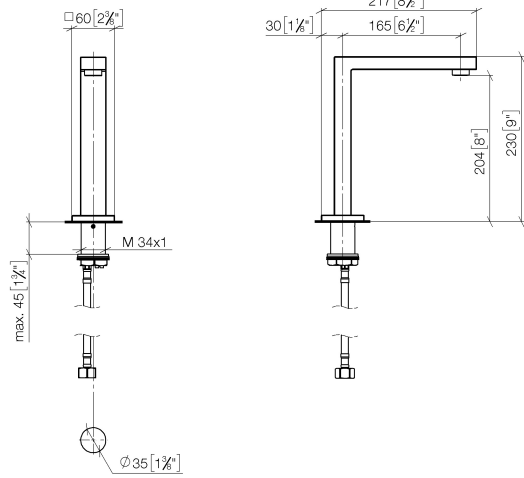

- max. recess depth 125 mm
- min. recess depth 90 mm

Recommended miscellaneous

Extension for Touchfree 500 mm - 12 765 970 90

SYMETRICS eSET Touchfree Basin mixer without pop-up waste with temperature setting - Chrome

ST 010 107 3080
mm [inches]

Certificates

LGA_29120.	WRAS_1906116.	IAPMO_EGS.	CE000001_eSet_Tou chfree_20171206_D E_signed.	CE000002_eSet_Tou chfree_20171206_E N_signed.
LGA_29119.				

SYMETRICS eSET Touchfree Basin mixer without pop-up waste with temperature setting - Chrome

SYMETRICS eSET Touchfree Basin mixer without pop-up waste with temperature setting - Chrome

ST 010 107 3980

- 165mm projection
- fixed spout
- circular, air-enriched flow
- height of mixer 230 mm
- height up to aerator 205 mm
- hole diameter 35 mm
- rosette 60 x 60 mm
- 2x screw-in M 10 x 1 pressure hose, leak-tested
- 1/2" connection
- max. flow 7 l/min
- lead-free

SYMETRICS eSET Touchfree Basin mixer without pop-up waste with temperature setting - Chrome

ST 010 107 3980

SYMETRICS eSET Touchfree Basin mixer without pop-up waste with temperature setting - Chrome

ST 010 107 3080
mm [inches]