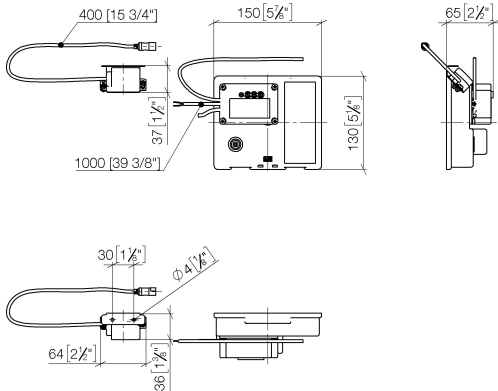

- max. recess depth 125 mm
- min. recess depth 90 mm

Recommended miscellaneous

Extension for Touchfree 500 mm - 12 765 970 90

SYMETRICS eSET Touchfree Basin mixer without pop-up waste with temperature setting - Chrome

ST 010 107 3080
mm [inches]

Certificates

LGA_29120.	WRAS_1906116.	IAPMO_EGS.	CE000001_eSet_Tou chfree_20171206_D E_signed.	CE000002_eSet_Tou chfree_20171206_E N_signed.
LGA_29119.				

SYMETRICS eSET Touchfree Basin mixer without pop-up waste with temperature setting - Chrome

SYMETRICS eSET Touchfree Basin mixer without pop-up waste with temperature setting - Chrome

ST 010 107 3980

- 165mm projection
- fixed spout
- circular, air-enriched flow
- height of mixer 230 mm
- height up to aerator 205 mm
- hole diameter 35 mm
- rosette 60 x 60 mm
- 2x screw-in M 10 x 1 pressure hose, leak-tested
- 1/2" connection
- max. flow 7 l/min
- lead-free