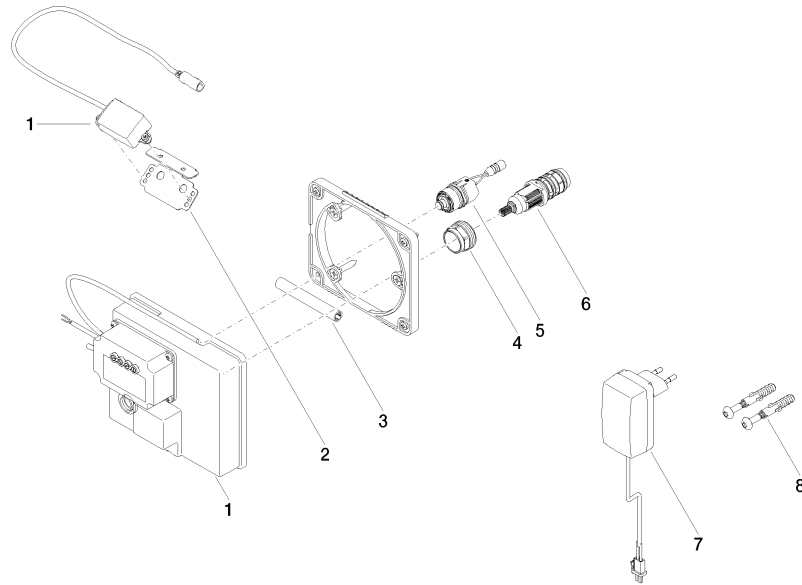

SYMETRICS eSET Touchfree Basin mixer without pop-up waste with temperature setting - Chrome

ST 010 107 3980

Spare parts list

No.	Item Number	Name	Quantity used	Delivery time
1	90 10 01 177 00 90	electronic accessories	1	2
2	90 17 20 199 00 90	holder	1	2
3	90 23 01 124 00 90	sleeve	1	2
4	09 23 10 129 90	nut	1	2
5	04 30 50 079 00 90	valve	1	2
6	90 15 02 013 00 90	cartridge	1	2
7	04 10 01 246 00 90	electronic accessories	1	2
8	04 30 31 024 01 90	fixing set	1	2